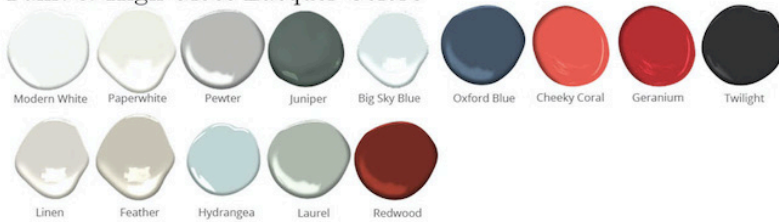

Willow - 54"

Console or Desk

DIMENSIONS

54"L x 24"W x 30"H

FEATURES

- Stretchers along outside perimeter
- Solid wood full-extension dovetail pencil drawers with natural finish
- Drawers have undermount concealed glides and are soft-closing
- All finishes fall below the Greenguard Limit for VOC content

Paint & High Gloss Lacquer Colors

Wood Finishes

ziggy

Customizable • Nontoxic • American Made

STUDIOZIGGY.COM

@STUDIOZIGGY