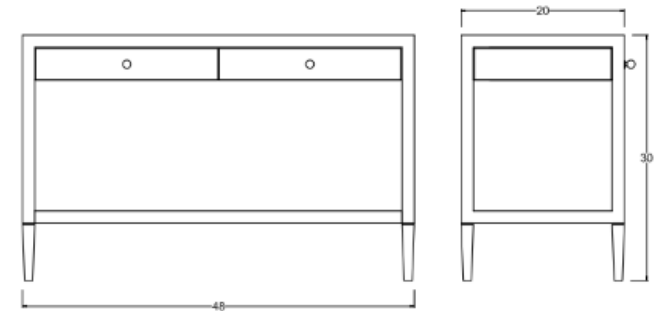

Willow - 54"

Console or Desk

DIMENSIONS

54"L x 24"W x 30"H

FEATURES

- Stretchers along outside perimeter
- Solid wood full-extension dovetail pencil drawers with natural finish
- Drawers have undermount concealed glides and are soft-closing
- All finishes fall below the Greenguard Limit for VOC content