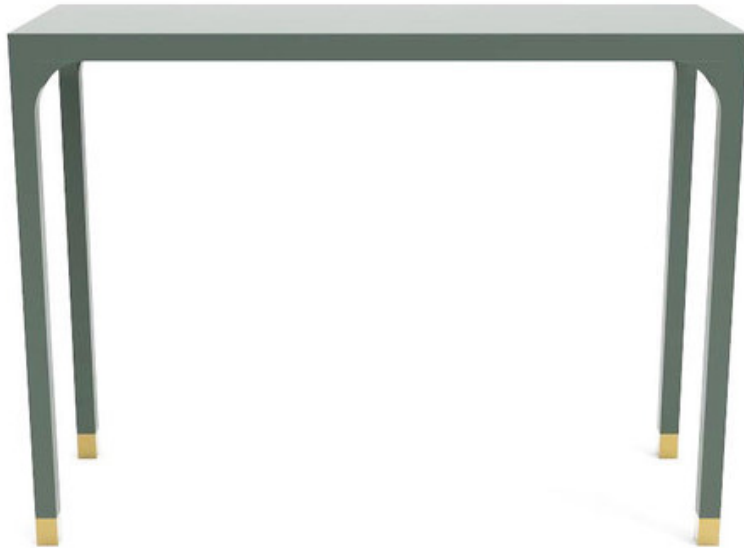

Wythe - 40" Console

DIMENSIONS

40\"L x 15\"W x 30\"H

FEATURES

- Curved leg detail
- Brass caster sleeve on legs
- All finishes fall below the Greenguard Limit for VOC content

Paint & High Gloss Lacquer Colors