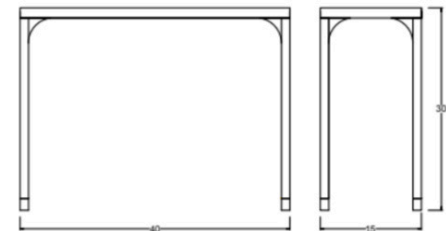

Wythe - 40" Console

DIMENSIONS

40\"L x 15\"W x 30\"H

FEATURES

- Curved leg detail
- Brass caster sleeve on legs
- All finishes fall below the Greenguard Limit for VOC content

Paint & High Gloss Lacquer Colors