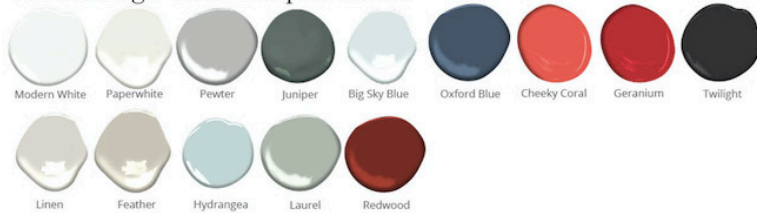

Wythe - 40" Console

DIMENSIONS

40\"L x 15\"W x 30\"H

FEATURES

- Curved leg detail
- Brass caster sleeve on legs
- All finishes fall below the Greenguard Limit for VOC content

Paint & High Gloss Lacquer Colors