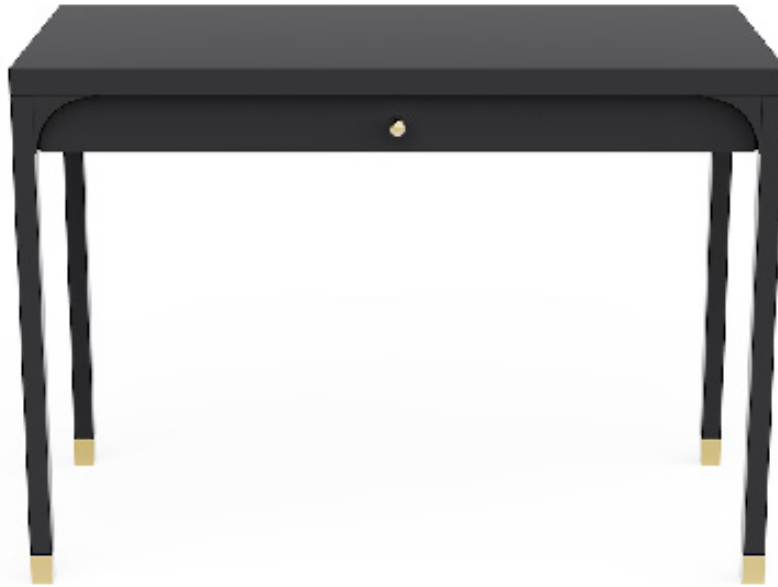

Wythe 42" Desk

DIMENSIONS

42"L x 21"W x 30"H

FEATURES

- Solid wood full-extension dovetail drawer with natural finish
- Drawer has undermount concealed glides and is soft-closing
- Curved leg detail
- Brass caster sleeve on legs
- All finishes fall below the Greenguard Limit for VOC content