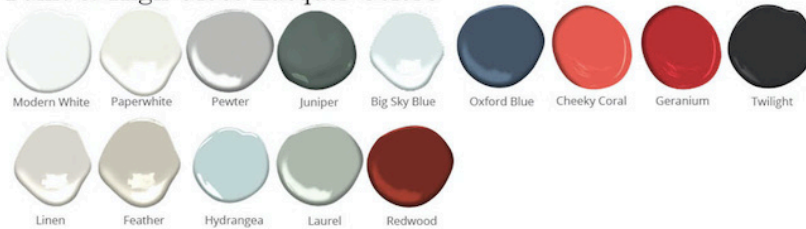

Wythe 42" Desk

DIMENSIONS

42"L x 21"W x 30"H

FEATURES

- Solid wood full-extension dovetail drawer with natural finish
- Drawer has undermount concealed glides and is soft-closing
- Curved leg detail
- Brass caster sleeve on legs
- All finishes fall below the Greenguard Limit for VOC content

Paint & High Gloss Lacquer Colors

Wood Finishes

ziggy
Customizable • Nontoxic • American Made

STUDIOZIGGY.COM
@STUDIOZIGGY