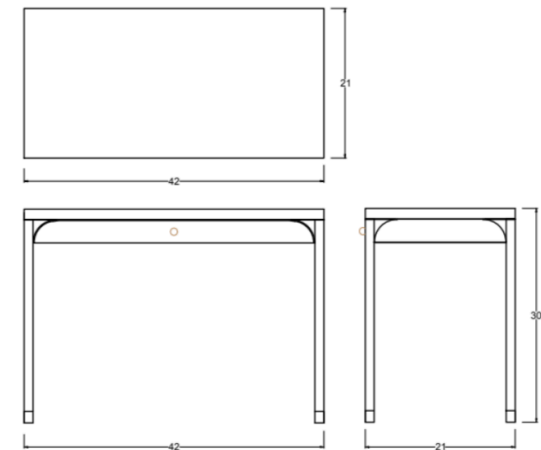

Wythe 42" Desk

DIMENSIONS

42"L x 21"W x 30"H

FEATURES

- Solid wood full-extension dovetail drawer with natural finish
- Drawer has undermount concealed glides and is soft-closing
- Curved leg detail
- Brass caster sleeve on legs
- All finishes fall below the Greenguard Limit for VOC content