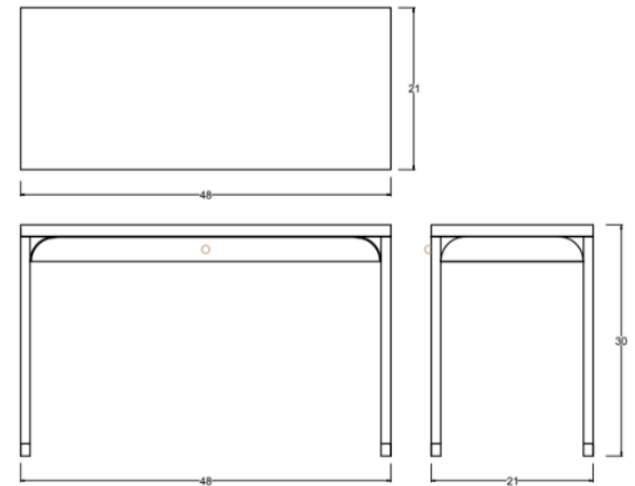

Wythe - 48" Desk

DIMENSIONS

48"L x 21"W x 30"H

or

48"L x 24"D x 30"H

FEATURES

- Solid wood full-extension dovetail drawer with natural finish
- Drawer has undermount concealed glides and is soft-closing
- Curved leg detail
- Brass caster sleeve on legs
- All finishes fall below the Greenguard Limit for VOC content