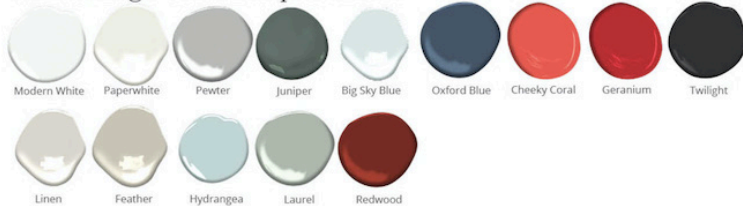

Barrow

Bedside Table - Medium

DIMENSIONS

18"L x 18"W x 24"H

FEATURES

- Compatible with our Smart Outlet Option
- Solid wood full-extension dovetail drawers with natural finish
- Drawers have undermount concealed glides and are soft-closing
- All finishes fall below the Greenguard Limit for VOC content

Paint & High Gloss Lacquer Colors

Wood Finishes

ziggy

Customizable • Nontoxic • American Made

STUDIOZIGGY.COM

@STUDIOZIGGY