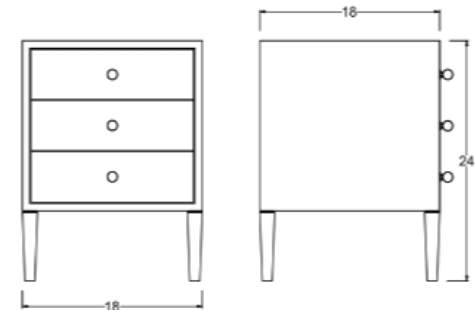

Barrow

Bedside Table - Medium

DIMENSIONS

18"L x 18"W x 24"H

FEATURES

- Compatible with our Smart Outlet Option
- Solid wood full-extension dovetail drawers with natural finish
- Drawers have undermount concealed glides and are soft-closing
- All finishes fall below the Greenguard Limit for VOC content