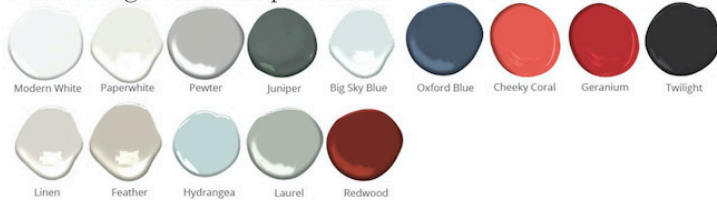

Berry - 42"

Dresser

DIMENSIONS

42"L x 21"D x 32"H

FEATURES

- Compatible with our Smart Outlet Option
- Brass caster sleeve on legs
- Solid wood full-extension dovetail drawers with natural finish
- Drawers have undermount concealed glides and are soft-closing
- Classic Round Hardware included with furniture. Additional hardware options available here
- All finishes fall below the Greenguard Limit for VOC content

Paint & High Gloss Lacquer Colors

Wood Finishes

ziggy

Customizable • Nontoxic • American Made

STUDIOZIGGY.COM

@STUDIOZIGGY