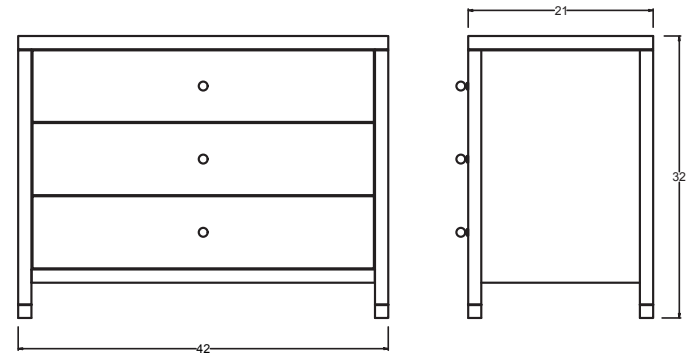

Berry - 42"

Dresser

DIMENSIONS

42"L x 21"D x 32"H

FEATURES

- Compatible with our Smart Outlet Option
- Brass caster sleeve on legs
- Solid wood full-extension dovetail drawers with natural finish
- Drawers have undermount concealed glides and are soft-closing
- Classic Round Hardware included with furniture. Additional hardware options available here
- All finishes fall below the Greenguard Limit for VOC content