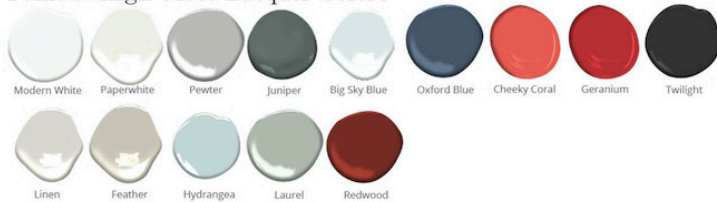

Berry - 54" Dresser

DIMENSIONS

54"L x 21"D x 32"H

FEATURES

- Compatible with our Smart Outlet Option
- Brass caster sleeve on legs
- Solid wood full-extension dovetail drawers with natural finish
- Drawers have undermount concealed glides and are soft-closing
- Classic Round Hardware included with furniture. Additional hardware options available here
- All finishes fall below the Greenguard Limit for VOC content

Paint & High Gloss Lacquer Colors

Wood Finishes

ziggy

Customizable • Nontoxic • American Made

STUDIOZIGGY.COM

@STUDIOZIGGY