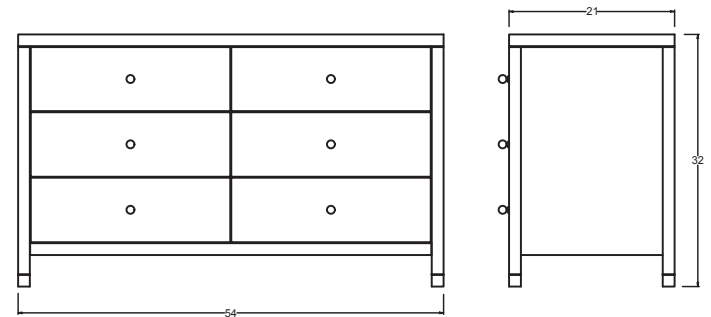

Berry - 54" Dresser

DIMENSIONS

54"L x 21"D x 32"H

FEATURES

- Compatible with our Smart Outlet Option
- Brass caster sleeve on legs
- Solid wood full-extension dovetail drawers with natural finish
- Drawers have undermount concealed glides and are soft-closing
- Classic Round Hardware included with furniture. Additional hardware options available here
- All finishes fall below the Greenguard Limit for VOC content