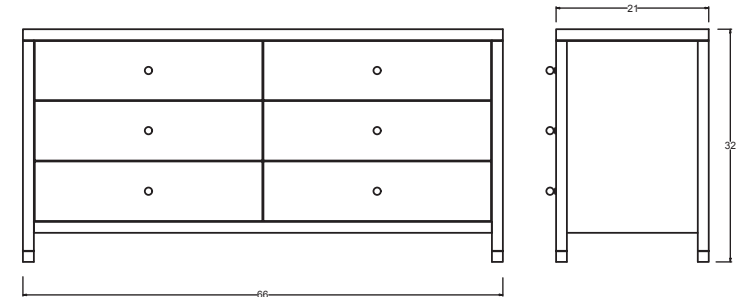

Berry - 66"

Dresser

DIMENSIONS

66"L x 21"D x 32"H

FEATURES

- Compatible with our Smart Outlet Option
- Brass caster sleeve on legs
- Solid wood full-extension dovetail drawers with natural finish
- Drawers have undermount concealed glides and are soft-closing
- Classic Round Hardware included with furniture. Additional hardware options available here
- All finishes fall below the Greenguard Limit for VOC content