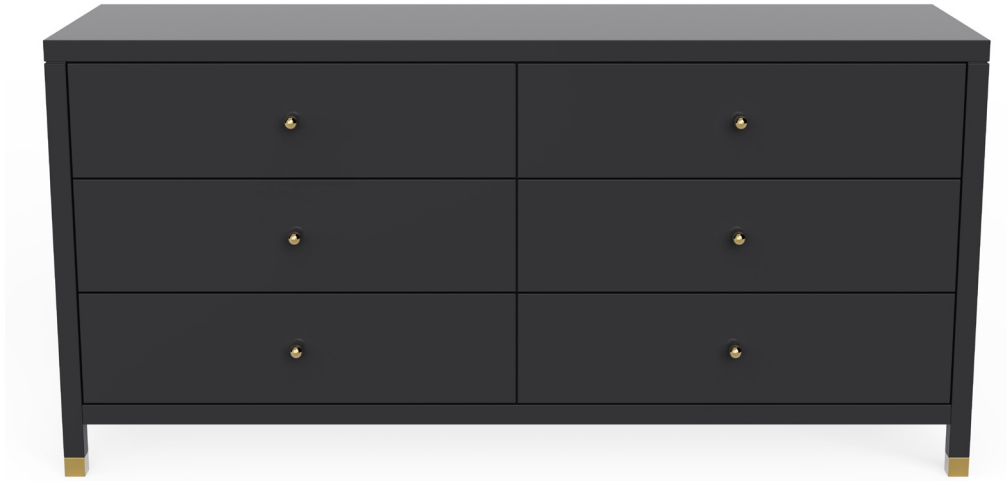

Berry - 66"

Dresser

DIMENSIONS

66"L x 21"D x 32"H

FEATURES

- Compatible with our Smart Outlet Option
- Brass caster sleeve on legs
- Solid wood full-extension dovetail drawers with natural finish
- Drawers have undermount concealed glides and are soft-closing
- Classic Round Hardware included with furniture. Additional hardware options available here
- All finishes fall below the Greenguard Limit for VOC content

Paint & High Gloss Lacquer Colors

Wood Finishes

ziggy

Customizable • Nontoxic • American Made

STUDIOZIGGY.COM

@STUDIOZIGGY