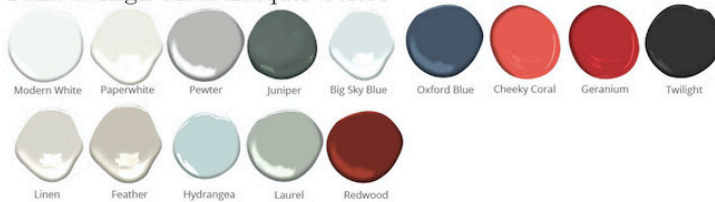

Berry - 66"

Dresser

DIMENSIONS

66"L x 21"D x 32"H

FEATURES

- Compatible with our Smart Outlet Option
- Brass caster sleeve on legs
- Solid wood full-extension dovetail drawers with natural finish
- Drawers have undermount concealed glides and are soft-closing
- Classic Round Hardware included with furniture. Additional hardware options available here
- All finishes fall below the Greenguard Limit for VOC content

Paint & High Gloss Lacquer Colors

Wood Finishes

ziggy

Customizable • Nontoxic • American Made

STUDIOZIGGY.COM

@STUDIOZIGGY