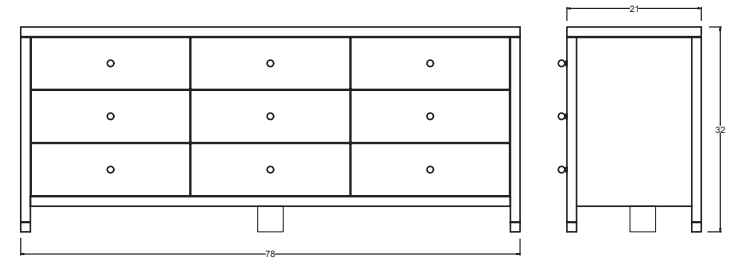

Berry - 78"

Dresser

DIMENSIONS

78"L x 21"D x 32"H

FEATURES

- Compatible with our Smart Outlet Option
- Brass caster sleeve on legs
- Concealed center support leg
- Solid wood full-extension dovetail drawers with natural finish
- Drawers have undermount concealed glides and are soft-closing
- Classic Round Hardware included with furniture. Additional hardware options available here
- All finishes fall below the Greenguard Limit for VOC content