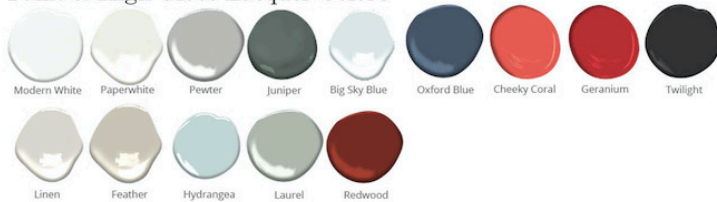

Berry - 78"

Dresser

DIMENSIONS

78"L x 21"D x 32"H

FEATURES

- Compatible with our Smart Outlet Option
- Brass caster sleeve on legs
- Concealed center support leg
- Solid wood full-extension dovetail drawers with natural finish
- Drawers have undermount concealed glides and are soft-closing
- Classic Round Hardware included with furniture. Additional hardware options available here
- All finishes fall below the Greenguard Limit for VOC content

Paint & High Gloss Lacquer Colors

Wood Finishes

ziggy

Customizable • Nontoxic • American Made

STUDIOZIGGY.COM

@STUDIOZIGGY