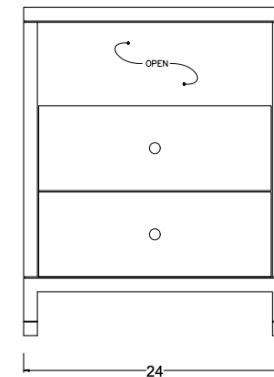

Berry Medium

DIMENSIONS

24"L x 18"W x 30"H

FEATURES

- Solid wood full-extension dovetail drawers with natural finish
- Drawers have undermount concealed glides and are soft-closing
- Open shelf with finished back
- Brass Caster Sleeves optional
- All finishes fall below the Greenguard Limit for VOC content