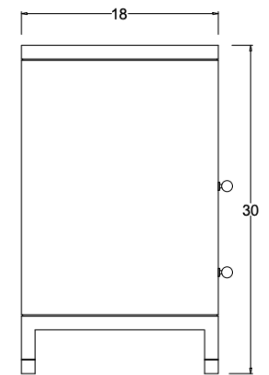

Berry Medium

DIMENSIONS

24"L x 18"W x 30"H

FEATURES

- Solid wood full-extension dovetail drawers with natural finish
- Drawers have undermount concealed glides and are soft-closing
- Open shelf with finished back
- Brass Caster Sleeves optional
- All finishes fall below the Greenguard Limit for VOC content