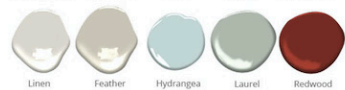

Berry Medium

DIMENSIONS

24"L x 18"W x 30"H

FEATURES

- Solid wood full-extension dovetail drawers with natural finish
- Drawers have undermount concealed glides and are soft-closing
- Open shelf with finished back
- Brass Caster Sleeves optional
- All finishes fall below the Greenguard Limit for VOC content

Paint & High Gloss Lacquer Colors

Wood Finishes

ziggy
Customizable • Nontoxic • American Made

STUDIOZIGGY.COM
@STUDIOZIGGY