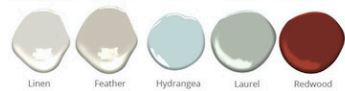

Berry Small

DIMENSIONS

18"L x 18"W x 30"H

FEATURES

- Solid wood full-extension dovetail drawers with natural finish
- Drawers have undermount concealed glides and are soft-closing
- Open shelf with finished back
- Brass Caster Sleeves optional
- All finishes fall below the Greenguard Limit for VOC content

Paint & High Gloss Lacquer Colors

Wood Finishes

ziggy

Customizable • Nontoxic • American Made

STUDIOZIGGY.COM
@STUDIOZIGGY