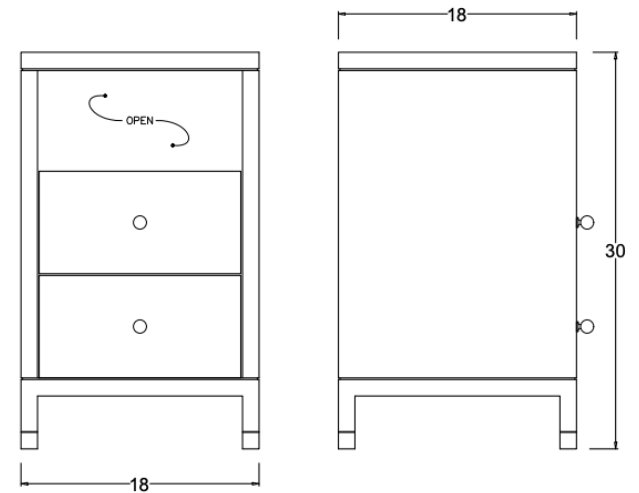

Berry Small

DIMENSIONS

18"L x 18"W x 30"H

FEATURES

- Solid wood full-extension dovetail drawers with natural finish
- Drawers have undermount concealed glides and are soft-closing
- Open shelf with finished back
- Brass Caster Sleeves optional
- All finishes fall below the Greenguard Limit for VOC content