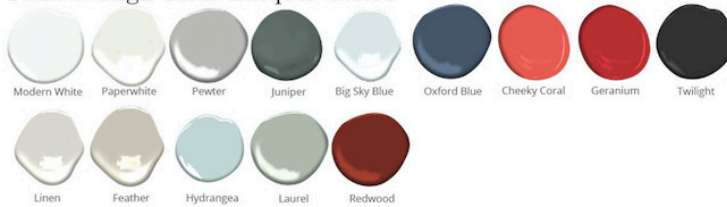

Bleecker - 54"

2-Drawer Desk

DIMENSIONS

54"L x 24"W x 31"H

FEATURES

- Shown With Optional Brass Caster Sleeves at Legs
- Finished Back
- Solid wood full-extension dovetail drawers with natural finish
- Drawers have undermount concealed glides and are soft-closing
- All finishes fall below the Greenguard Limit for VOC content

Paint & High Gloss Lacquer Colors

Wood Finishes

ziggy

Customizable • Nontoxic • American Made

STUDIOZIGGY.COM

@STUDIOZIGGY