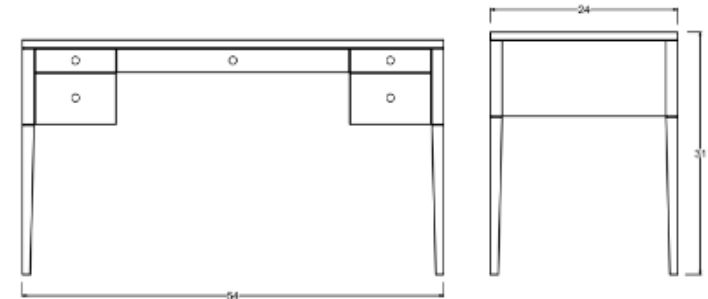

Bleecker - 54"

2-Drawer Desk

DIMENSIONS

54"L x 24"W x 31"H

FEATURES

- Shown With Optional Brass Caster Sleeves at Legs
- Finished Back
- Solid wood full-extension dovetail drawers with natural finish
- Drawers have undermount concealed glides and are soft-closing
- All finishes fall below the Greenguard Limit for VOC content