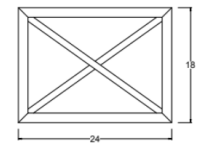

Broome - 48"

Coffee Table

DIMENSIONS

48"L x 24"W x 18"H

FEATURES

- Customizable X side detail
- All finishes fall below the Greenguard Limit for VOC content

Paint & High Gloss Lacquer Colors

Wood Finishes