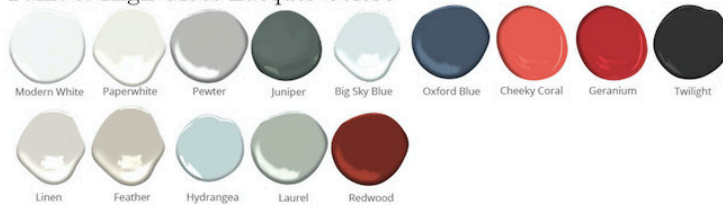

Carroll

Sideboard - 52"

DIMENSIONS

52"L x 18"W x 30"H

FEATURES

- Compatible with our Smart Outlet Option
- Adjustable shelving, one per cabinet
- Discrete wire management via concealed exterior openings
- Center cabinet interior pull out dovetail drawer with invisible glides
- Designed for small space living
- All finishes fall below the Greenguard Limit for VOC content

Paint & High Gloss Lacquer Colors

Wood Finishes

ziggy

Customizable • Nontoxic • American Made

STUDIOZIGGY.COM

@STUDIOZIGGY