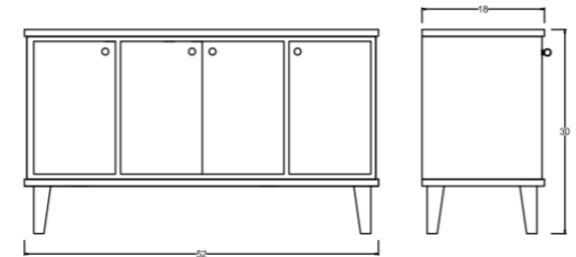

Carroll

Sideboard - 52"

DIMENSIONS

52"L x 18"W x 30"H

FEATURES

- Compatible with our Smart Outlet Option
- Adjustable shelving, one per cabinet
- Discrete wire management via concealed exterior openings
- Center cabinet interior pull out dovetail drawer with invisible glides
- Designed for small space living
- All finishes fall below the Greenguard Limit for VOC content