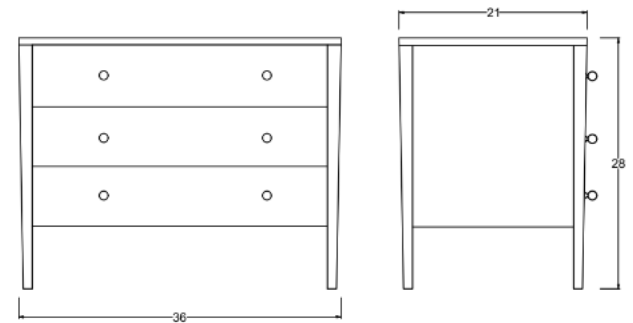

Charles - 36"

Dresser

DIMENSIONS

36"L x 21"D x 28"H

FEATURES

- Compatible with our Smart Outlet Option
- Solid wood full-extension dovetail drawers with natural finish
- Drawers have undermount concealed glides and are soft-closing
- All finishes fall below the Greenguard Limit for VOC content

Paint & High Gloss Lacquer Colors

Wood Finishes

ziggy

Customizable • Nontoxic • American Made

STUDIOZIGGY.COM

@STUDIOZIGGY