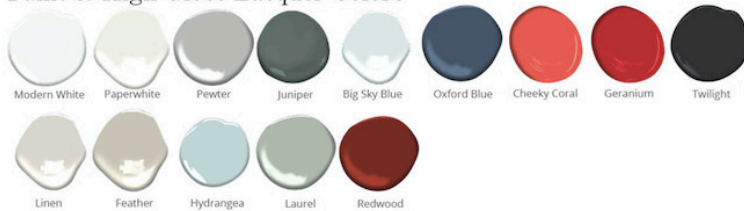

Franklin Sideboard - 52"

DIMENSIONS

52"L x 18"W x 36"H

FEATURES

- Compatible with our Smart Outlet Option
- Adjustable shelving, one per cabinet
- Discrete wire management via concealed exterior openings
- Center cabinet interior pull out dovetail drawer with invisible glides
- Designed for small space living
- All finishes fall below the Greenguard Limit for VOC content

Paint & High Gloss Lacquer Colors

Wood Finishes

ziggy

Customizable • Nontoxic • American Made

STUDIOZIGGY.COM

@STUDIOZIGGY