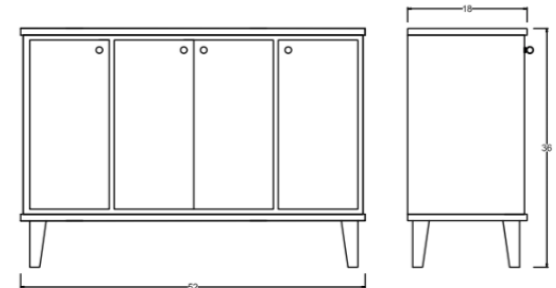

Franklin Sideboard - 52"

DIMENSIONS

52"L x 18"W x 36"H

FEATURES

- Compatible with our Smart Outlet Option
- Adjustable shelving, one per cabinet
- Discrete wire management via concealed exterior openings
- Center cabinet interior pull out dovetail drawer with invisible glides
- Designed for small space living
- All finishes fall below the Greenguard Limit for VOC content