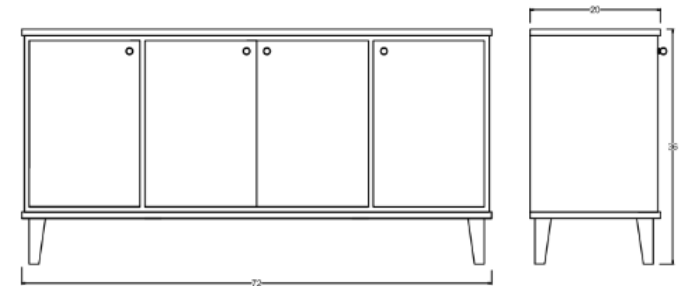

Franklin Sideboard - 72"

DIMENSIONS

72"L x 20"W x 36"H

FEATURES

- Compatible with our Smart Outlet Option
- Adjustable shelving, one per cabinet
- Discrete wire management via concealed exterior openings
- Center cabinet interior pull out dovetail drawer with invisible glides
- Designed for small space living
- All finishes fall below the Greenguard Limit for VOC content