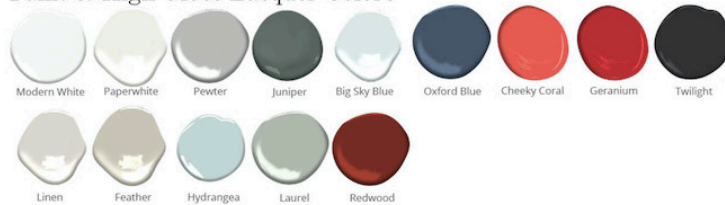

Franklin Sideboard - 72"

DIMENSIONS

72"L x 20"W x 36"H

FEATURES

- Compatible with our Smart Outlet Option
- Adjustable shelving, one per cabinet
- Discrete wire management via concealed exterior openings
- Center cabinet interior pull out dovetail drawer with invisible glides
- Designed for small space living
- All finishes fall below the Greenguard Limit for VOC content

Paint & High Gloss Lacquer Colors

Wood Finishes

ziggy

Customizable • Nontoxic • American Made

STUDIOZIGGY.COM

@STUDIOZIGGY