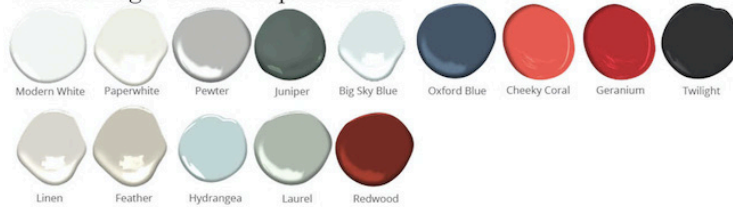

Graham - 42"

Dresser

DIMENSIONS

42"L x 20"D x 30"H

FEATURES

- Compatible with our Smart Outlet Option
- Solid wood full-extension dovetail drawers with natural finish
- Drawers have undermount concealed glides and are soft-closing
- All finishes fall below the Greenguard Limit for VOC content

Paint & High Gloss Lacquer Colors

Wood Finishes

ziggy

Customizable • Nontoxic • American Made

STUDIOZIGGY.COM

@STUDIOZIGGY