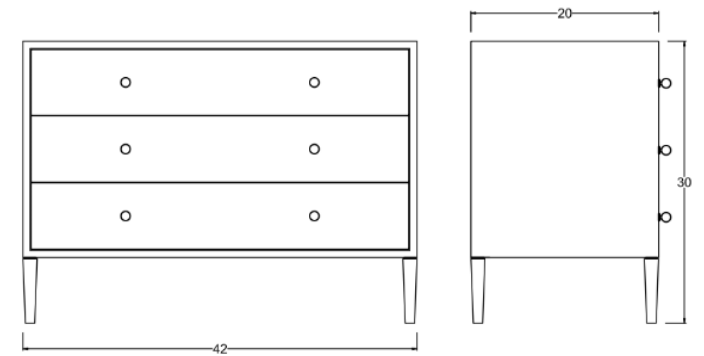

Graham - 42"

Dresser

DIMENSIONS

42"L x 20"D x 30"H

FEATURES

- Compatible with our Smart Outlet Option
- Solid wood full-extension dovetail drawers with natural finish
- Drawers have undermount concealed glides and are soft-closing
- All finishes fall below the Greenguard Limit for VOC content