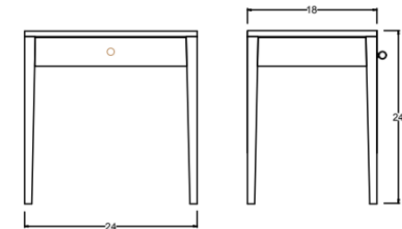

Grove

Table - Medium

DIMENSIONS
24"L x 18"W x 24"H

FEATURES

- Solid wood full-extension dovetail drawer with natural finish
- Drawer has undermount concealed glides and is soft-closing
- All finishes fall below the Greenguard Limit for VOC content