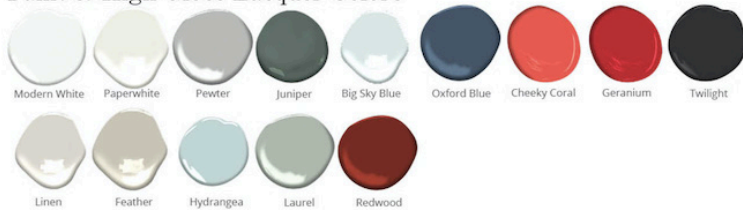

Grove

Table - Medium

DIMENSIONS
24"L x 18"W x 24"H

FEATURES

- Solid wood full-extension dovetail drawer with natural finish
- Drawer has undermount concealed glides and is soft-closing
- All finishes fall below the Greenguard Limit for VOC content

Paint & High Gloss Lacquer Colors

Wood Finishes

ziggy
Customizable • Nontoxic • American Made
STUDIOZIGGY.COM
@STUDIOZIGGY