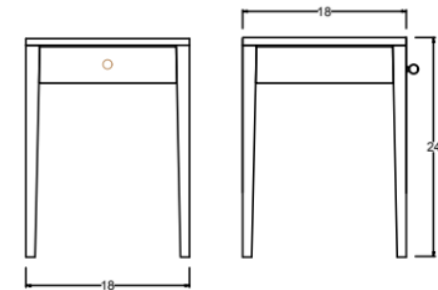

Grove

Table - Small

DIMENSIONS

18"L x 18"W x 24"H

FEATURES

- Solid wood full-extension dovetail drawer with natural finish
- Drawer has undermount concealed glides and is soft-closing
- All finishes fall below the Greenguard Limit for VOC content