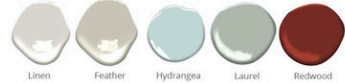

Kent Small

DIMENSIONS

18"L x 18"W x 24"H

FEATURES

- Solid wood full-extension dovetail drawers with natural finish
- Drawers have undermount concealed glides and are soft-closing
- Open shelf with finished back
- Brass Caster Sleeves optional
- All finishes fall below the Greenguard Limit for VOC content

Paint & High Gloss Lacquer Colors

Wood Finishes

ziggy

Customizable • Nontoxic • American Made

STUDIOZIGGY.COM

@STUDIOZIGGY