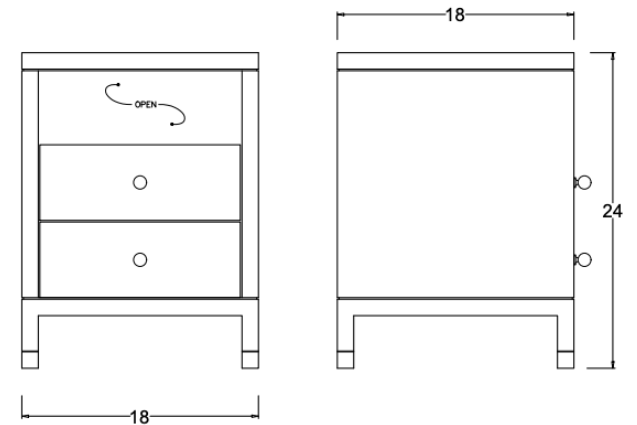

Kent Small

DIMENSIONS

18"L x 18"W x 24"H

FEATURES

- Solid wood full-extension dovetail drawers with natural finish
- Drawers have undermount concealed glides and are soft-closing
- Open shelf with finished back
- Brass Caster Sleeves optional
- All finishes fall below the Greenguard Limit for VOC content