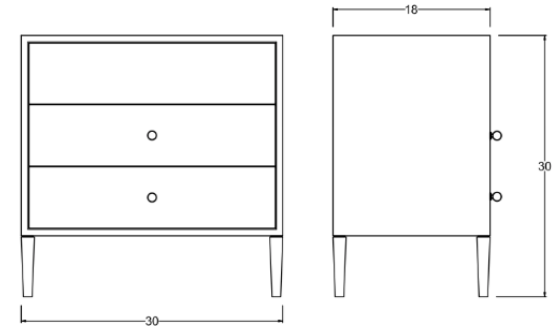

Leonard

Bedside Table - Large

DIMENSIONS

30"L x 18"W x 30"H

FEATURES

- Compatible with our Smart Outlet Option
- Open shelf with finished back
- Solid wood full-extension dovetail drawers with natural finish
- Drawers have undermount concealed glides and are soft-closing
- All finishes fall below the Greenguard Limit for VOC content