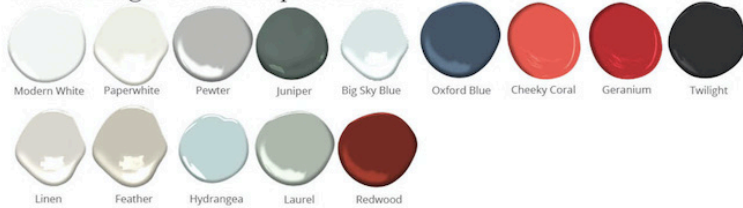

Leonard

Bedside Table - Large

DIMENSIONS

30"L x 18"W x 30"H

FEATURES

- Compatible with our Smart Outlet Option
- Open shelf with finished back
- Solid wood full-extension dovetail drawers with natural finish
- Drawers have undermount concealed glides and are soft-closing
- All finishes fall below the Greenguard Limit for VOC content

Paint & High Gloss Lacquer Colors

Modern White Paperwhite Pewter Juniper Big Sky Blue Oxford Blue Cheeky Coral Geranium Twilight

Linen Feather Hydrangea Laurel Redwood

Wood Finishes

Walnut White Oak

ziggy

Customizable • Nontoxic • American Made