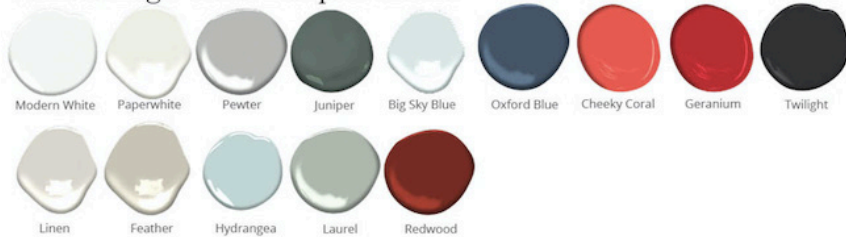

Leonard

Bedside Table - Medium

DIMENSIONS

24"L x 18"W x 28"H

FEATURES

- Compatible with our Smart Outlet Option
- Open shelf with finished back
- Solid wood full-extension dovetail drawers with natural finish
- Drawers have undermount concealed glides and are soft-closing
- All finishes fall below the Greenguard Limit for VOC content

Paint & High Gloss Lacquer Colors

Wood Finishes

ziggy
Customizable • Nontoxic • American Made
STUDIOZIGGY.COM
@STUDIOZIGGY