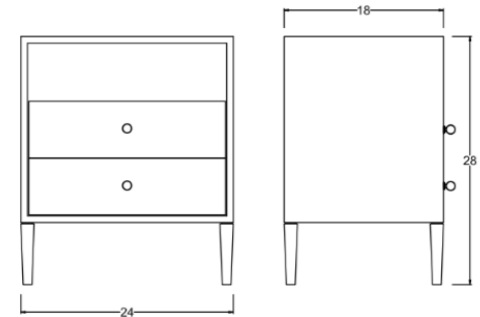

Leonard

Bedside Table - Medium

DIMENSIONS

24"L x 18"W x 28"H

FEATURES

- Compatible with our Smart Outlet Option
- Open shelf with finished back
- Solid wood full-extension dovetail drawers with natural finish
- Drawers have undermount concealed glides and are soft-closing
- All finishes fall below the Greenguard Limit for VOC content