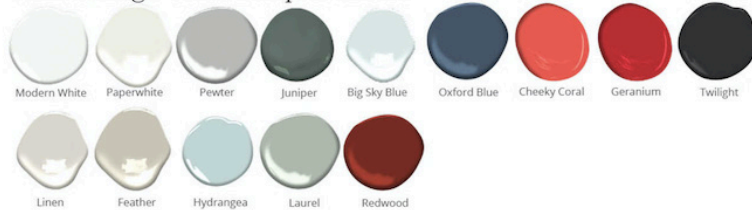

Leroy

Table - Small

DIMENSIONS

18"L x 18"W x 28"H

FEATURES

- Solid wood full-extension dovetail drawers with natural finish
- Drawers have undermount concealed glides and are soft-closing
- Grasscloth optional on recess of drawer faces
- All finishes fall below the Greenguard Limit for VOC content

Paint & High Gloss Lacquer Colors

Wood Finishes

ziggy

Customizable • Nontoxic • American Made

STUDIOZIGGY.COM

@STUDIOZIGGY