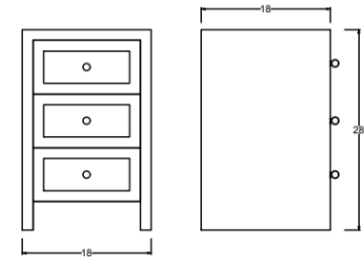

Leroy

Table - Small

DIMENSIONS

18"L x 18"W x 28"H

FEATURES

- Solid wood full-extension dovetail drawers with natural finish
- Drawers have undermount concealed glides and are soft-closing
- Grasscloth optional on recess of drawer faces
- All finishes fall below the Greenguard Limit for VOC content