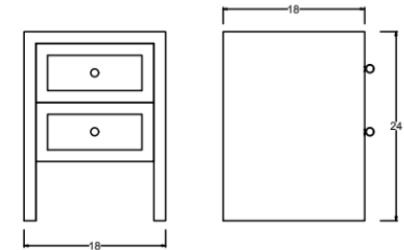

Morton Table - Small

DIMENSIONS

18"L x 18"W x 24"H

FEATURES

- Solid wood full-extension dovetail drawers with natural finish
- Drawers have undermount concealed glides and are soft-closing
- Grasscloth optional on recess of drawer faces
- All finishes fall below the Greenguard Limit for VOC content