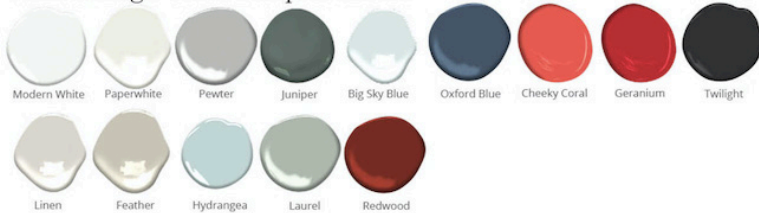

Morton Table - Small

DIMENSIONS

18"L x 18"W x 24"H

FEATURES

- Solid wood full-extension dovetail drawers with natural finish
- Drawers have undermount concealed glides and are soft-closing
- Grasscloth optional on recess of drawer faces
- All finishes fall below the Greenguard Limit for VOC content

Paint & High Gloss Lacquer Colors

Wood Finishes

ziggy

Customizable • Nontoxic • American Made

STUDIOZIGGY.COM

@STUDIOZIGGY