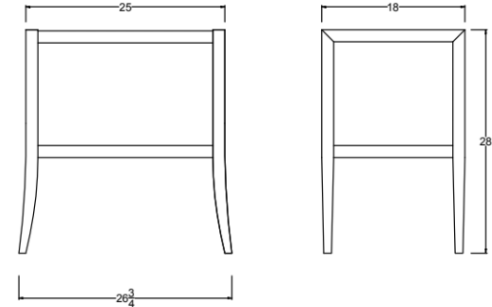

Mott

Side Table, Medium, Shelf

DIMENSIONS

25 - 26-3/4"L x 18"W x 28"H

FEATURES

- Fixed shelf
- Curved leg detail
- All finishes fall below the Greenguard Limit for VOC content

Paint & High Gloss Lacquer Colors