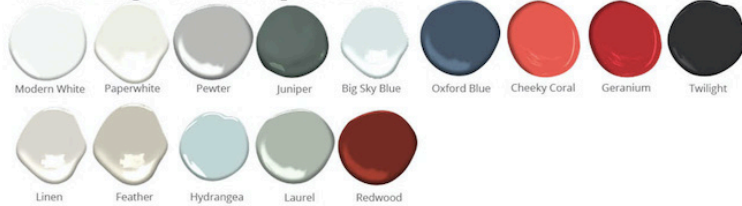

Mott

Side Table, Medium, Shelf

DIMENSIONS

25 - 26-3/4"L x 18"W x 28"H

FEATURES

- Fixed shelf
- Curved leg detail
- All finishes fall below the Greenguard Limit for VOC content

Paint & High Gloss Lacquer Colors