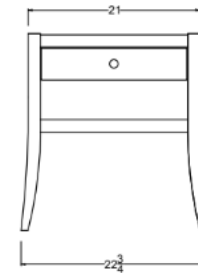

Mulberry

Side Table, Small, Top Drawer

DIMENSIONS

21 - 22-3/4"L x 18"W x 24"H

FEATURES

- Curved leg detail
- Solid wood full-extension dovetail drawer with natural finish
- Drawer has undermount concealed glides and is soft-closing
- All finishes fall below the Greenguard Limit for VOC content