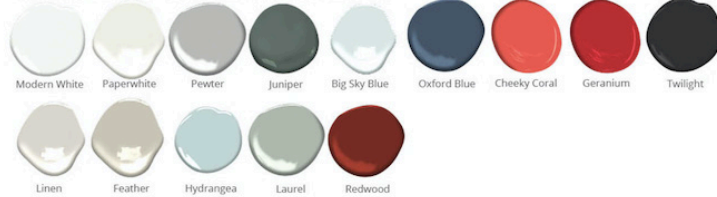

Mulberry

Side Table, Small, Top Drawer

DIMENSIONS

21 - 22-3/4"L x 18"W x 24"H

FEATURES

- Curved leg detail
- Solid wood full-extension dovetail drawer with natural finish
- Drawer has undermount concealed glides and is soft-closing
- All finishes fall below the Greenguard Limit for VOC content

Paint & High Gloss Lacquer Colors

Wood Finishes

ziggy

Customizable • Nontoxic • American Made

STUDIOZIGGY.COM

@STUDIOZIGGY