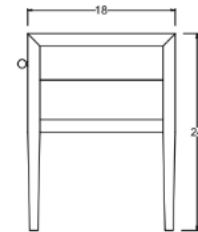

Mulberry

Side Table, Small, Top Drawer

DIMENSIONS

21 - 22-3/4"L x 18"W x 24"H

FEATURES

- Curved leg detail
- Solid wood full-extension dovetail drawer with natural finish
- Drawer has undermount concealed glides and is soft-closing
- All finishes fall below the Greenguard Limit for VOC content