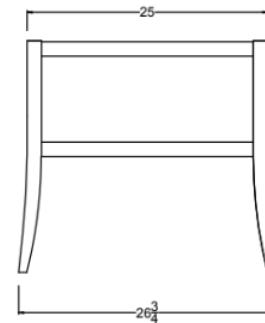

Mulberry

Side Table, Medium, Shelf

DIMENSIONS

25 - 26-3/4"L x 18"W x 24"H

FEATURES

- Fixed shelf
- Curved leg detail
- All finishes fall below the Greenguard Limit for VOC content

Paint & High Gloss Lacquer Colors

Wood Finishes

ziggy

Customizable • Nontoxic • American Made

STUDIOZIGGY.COM

@STUDIOZIGGY