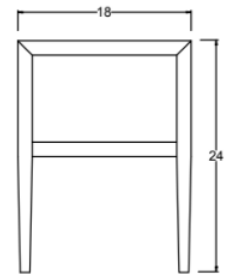

Mulberry

Side Table, Medium, Shelf

DIMENSIONS

25 - 26-3/4"L x 18"W x 24"H

FEATURES

- Fixed shelf
- Curved leg detail
- All finishes fall below the Greenguard Limit for VOC content

Paint & High Gloss Lacquer Colors

Wood Finishes

ziggy

Customizable • Nontoxic • American Made

STUDIOZIGGY.COM

@STUDIOZIGGY