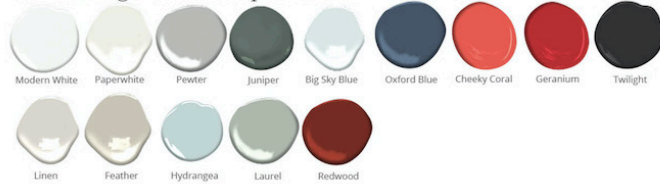

### FEATURES

- Fixed shelf
- Curved leg detail
- All finishes fall below the Greenguard Limit for VOC content

### Paint & High Gloss Lacquer Colors