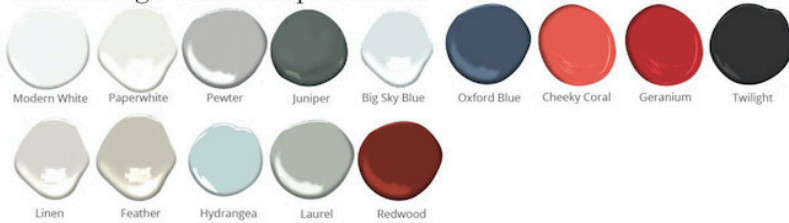

## FEATURES

- Two tiers with open sides
- All finishes fall below the Greenguard Limit for VOC content

## Paint & High Gloss Lacquer Colors