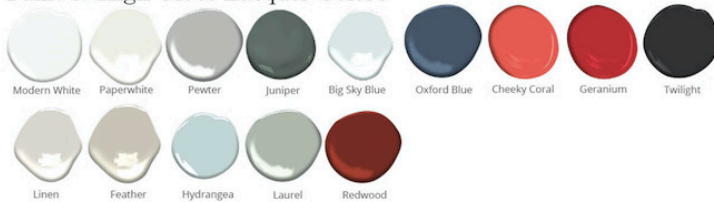

Orchard Coffee Table - 48"

DIMENSIONS
48"L x 24"W x 18"H

FEATURES

- Two tiers with open sides
- All finishes fall below the Greenguard Limit for VOC content

Paint & High Gloss Lacquer Colors

Wood Finishes

ziggy