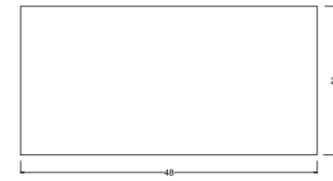

Orchard Coffee Table - 48"

DIMENSIONS
48"L x 24"W x 18"H

FEATURES

- Two tiers with open sides
- All finishes fall below the Greenguard Limit for VOC content

Paint & High Gloss Lacquer Colors

Wood Finishes

ziggy