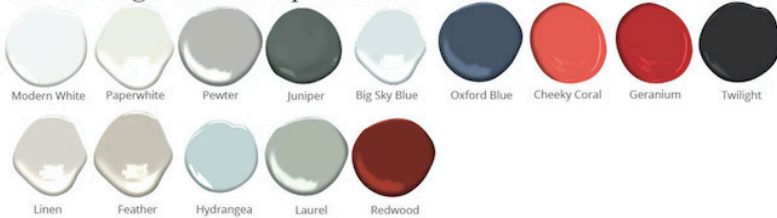

Orchard

Coffee Table - 48" Square

DIMENSIONS

48"L x 48"W x 18"H

FEATURES

- Two tiers with open sides
- All finishes fall below the Greenguard Limit for VOC content

Paint & High Gloss Lacquer Colors

Wood Finishes