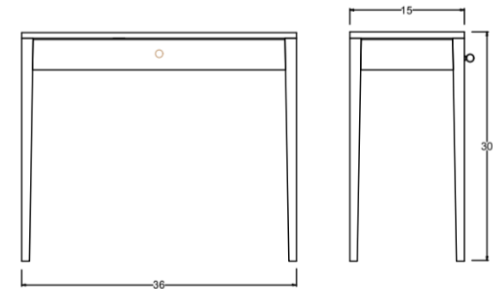

Perry - 36" Console

DIMENSIONS

36"L x 15"W x 30"H

FEATURES

- Solid wood full-extension dovetail drawer with natural finish
- Drawer has undermount concealed glides and is soft-closing
- All finishes fall below the Greenguard Limit for VOC content