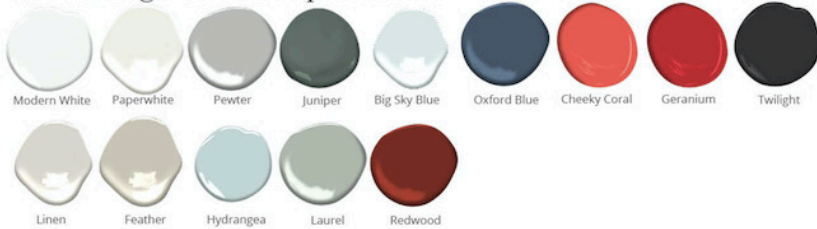

Perry - 36" Console

DIMENSIONS

36"L x 15"W x 30"H

FEATURES

- Solid wood full-extension dovetail drawer with natural finish
- Drawer has undermount concealed glides and is soft-closing
- All finishes fall below the Greenguard Limit for VOC content

Paint & High Gloss Lacquer Colors

Wood Finishes

ziggy

Customizable • Nontoxic • American Made

STUDIOZIGGY.COM

@STUDIOZIGGY