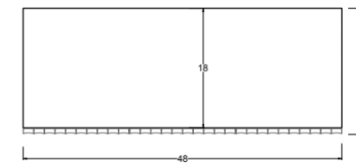

Spring Sideboard - 48"

DIMENSIONS

48"L x 19"W x 30"H

FEATURES

- Compatible with our Smart Outlet Option
- Adjustable shelving, one per cabinet
- Fluted door detail
- Touch latch hardware
- No decorative hardware
- Designed for small space living
- All finishes fall below the Greenguard Limit for VOC content