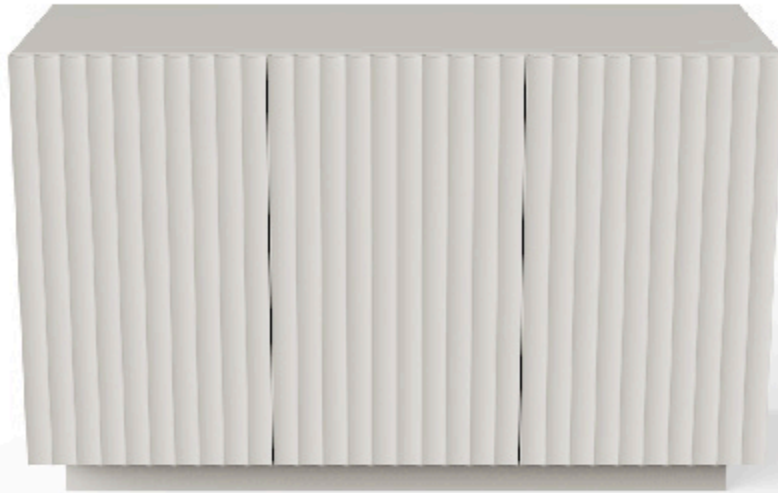

# Spring Sideboard - 48"

## DIMENSIONS

48"L x 19"W x 30"H

## FEATURES

- Compatible with our Smart Outlet Option
- Adjustable shelving, one per cabinet
- Fluted door detail
- Touch latch hardware
- No decorative hardware
- Designed for small space living
- All finishes fall below the Greenguard Limit for VOC content