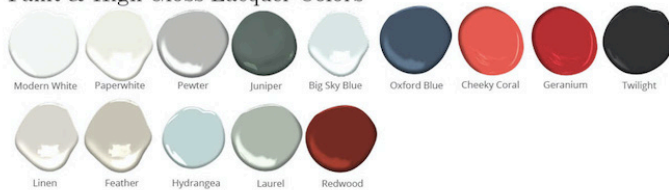

## FEATURES

- Compatible with our Smart Outlet Option
- Adjustable shelving, one per cabinet
- Fluted door detail
- Touch latch hardware
- No decorative hardware
- Designed for small space living
- All finishes fall below the Greenguard Limit for VOC content

## Paint & High Gloss Lacquer Colors