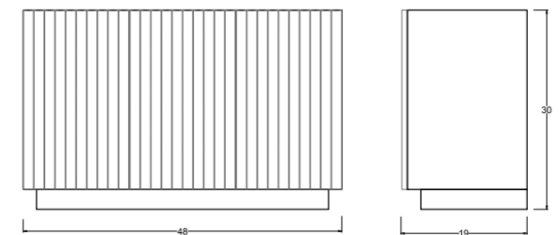

Spring Sideboard - 48"

DIMENSIONS

48"L x 19"W x 30"H

FEATURES

- Compatible with our Smart Outlet Option
- Adjustable shelving, one per cabinet
- Fluted door detail
- Touch latch hardware
- No decorative hardware
- Designed for small space living
- All finishes fall below the Greenguard Limit for VOC content