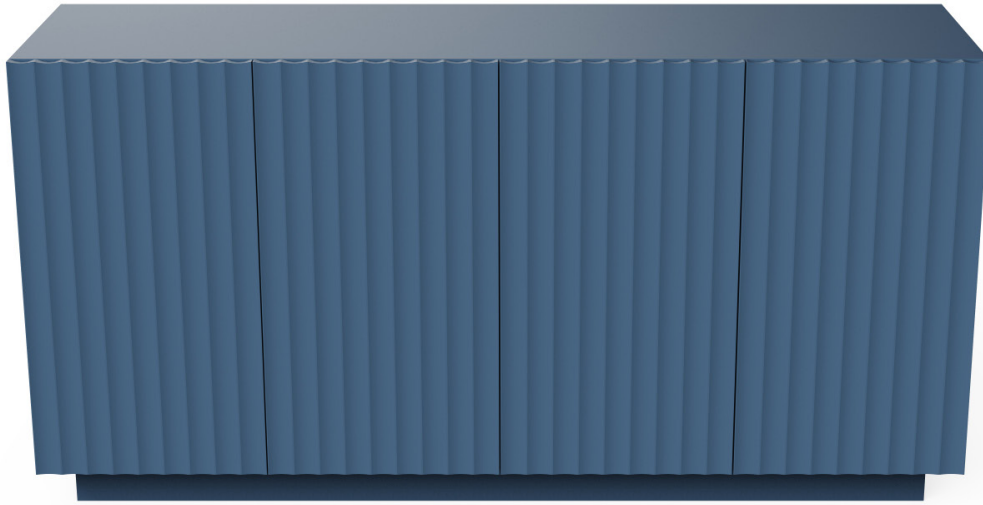

Spring Sideboard - 60"

DIMENSIONS

60"L x 19"W x 30"H

FEATURES

- Compatible with our Smart Outlet Option
- Adjustable shelving, one per cabinet
- Fluted door detail
- Touch latch hardware
- No decorative hardware
- Designed for small space living
- All finishes fall below the Greenguard Limit for VOC content