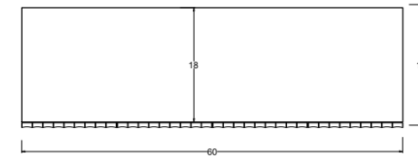

Spring Sideboard - 60"

DIMENSIONS

60"L x 19"W x 30"H

FEATURES

- Compatible with our Smart Outlet Option
- Adjustable shelving, one per cabinet
- Fluted door detail
- Touch latch hardware
- No decorative hardware
- Designed for small space living
- All finishes fall below the Greenguard Limit for VOC content