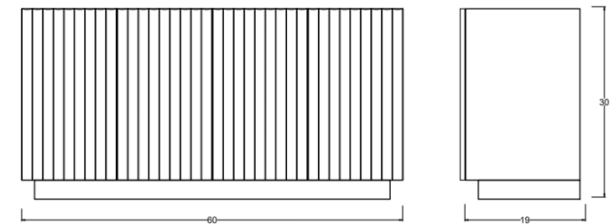

Spring Sideboard - 60"

DIMENSIONS

60"L x 19"W x 30"H

FEATURES

- Compatible with our Smart Outlet Option
- Adjustable shelving, one per cabinet
- Fluted door detail
- Touch latch hardware
- No decorative hardware
- Designed for small space living
- All finishes fall below the Greenguard Limit for VOC content