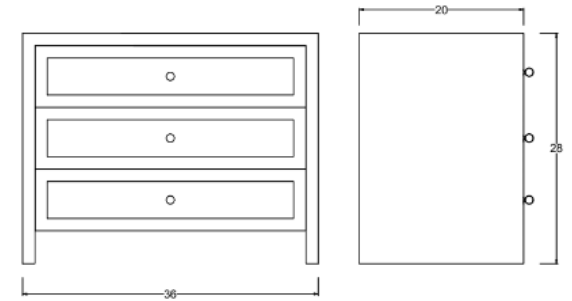

Sullivan Dresser - 36"

DIMENSIONS
36"L x 20"W x 28"H

FEATURES

- Solid wood full-extension dovetail drawers with natural finish
- Drawers have undermount concealed glides and are soft-closing
- Grasscloth optional on recess of drawer faces
- All finishes fall below the Greenguard Limit for VOC content