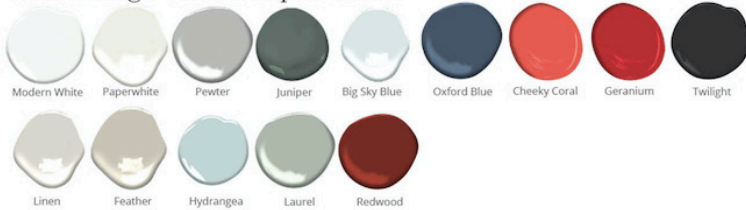

Sullivan Dresser - 36"

DIMENSIONS
36"L x 20"W x 28"H

FEATURES

- Solid wood full-extension dovetail drawers with natural finish
- Drawers have undermount concealed glides and are soft-closing
- Grasscloth optional on recess of drawer faces
- All finishes fall below the Greenguard Limit for VOC content

Paint & High Gloss Lacquer Colors

Wood Finishes

ziggy

Customizable • Nontoxic • American Made

STUDIOZIGGY.COM

@STUDIOZIGGY