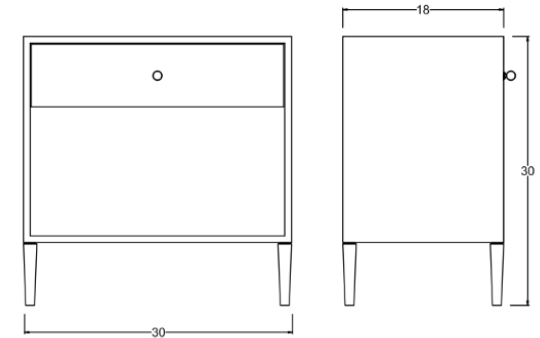

Warren

Bedside Table - Large

DIMENSIONS

30"L x 18"W x 30"H

FEATURES

- Compatible with our Smart Outlet Option
- Open shelf with finished back
- Solid wood full-extension dovetail drawer with natural finish
- Drawer has undermount concealed glides and is soft-closing
- All finishes fall below the Greenguard Limit for VOC content