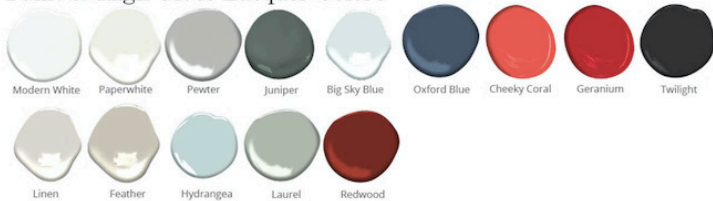

Wythe

Breakfast & Card Table - 36"

DIMENSIONS

36"L x 36"W x 30"H

FEATURES

- Curved leg detail
- Optional Clear or Reverse Painted Glass Top
- Brass caster sleeve on legs
- All finishes fall below the Greenguard Limit for VOC content

Paint & High Gloss Lacquer Colors

Wood Finishes

ziggy

Customizable • Nontoxic • American Made

STUDIOZIGGY.COM

@STUDIOZIGGY