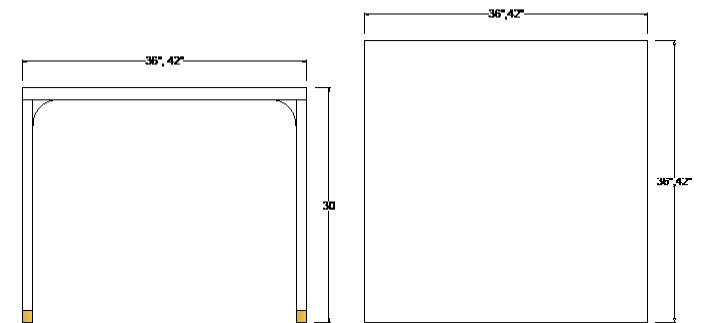

Wythe

Breakfast & Card Table - 36"

DIMENSIONS

36"L x 36"W x 30"H

FEATURES

- Curved leg detail
- Optional Clear or Reverse Painted Glass Top
- Brass caster sleeve on legs
- All finishes fall below the Greenguard Limit for VOC content