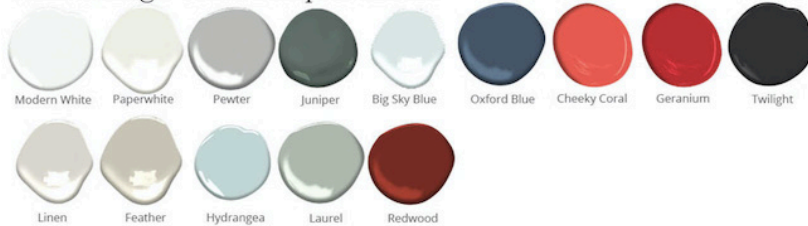

### FEATURES

- Curved leg detail
- Optional Clear or Reverse Painted Glass Top
- Brass caster sleeve on legs
- All finishes fall below the Greenguard Limit for VOC content

### Paint & High Gloss Lacquer Colors