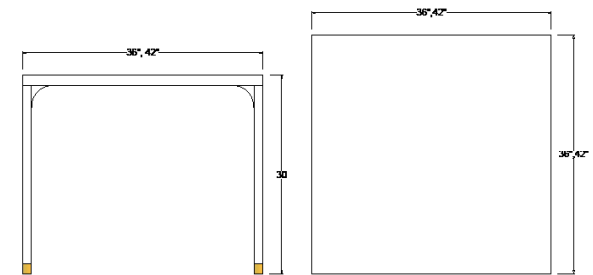

Wythe

Breakfast & Card Table - 42"

DIMENSIONS

42"L x 42"W x 30"H

FEATURES

- Curved leg detail
- Optional Clear or Reverse Painted Glass Top
- Brass caster sleeve on legs
- All finishes fall below the Greenguard Limit for VOC content

Paint & High Gloss Lacquer Colors

Wood Finishes

ziggy

Customizable • Nontoxic • American Made

STUDIOZIGGY.COM
@STUDIOZIGGY