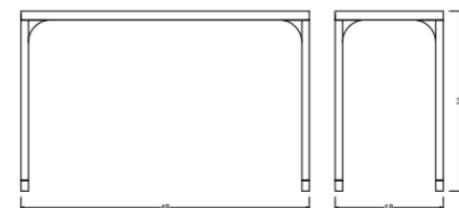

Wythe - 48"

Console

DIMENSIONS

48"L x 18"W x 30"H

FEATURES

- Curved leg detail
- Brass caster sleeve on legs
- All finishes fall below the Greenguard Limit for VOC content

Paint & High Gloss Lacquer Colors

Wood Finishes