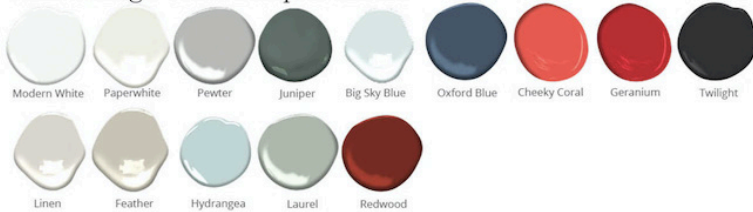

Wythe - 48"

Console

DIMENSIONS

48"L x 18"W x 30"H

FEATURES

- Curved leg detail
- Brass caster sleeve on legs
- All finishes fall below the Greenguard Limit for VOC content

Paint & High Gloss Lacquer Colors

Wood Finishes