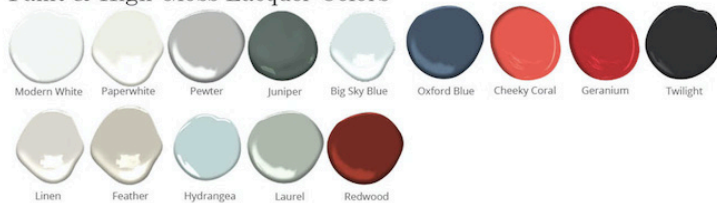

Wythe

Coffee Table - 48"

DIMENSIONS

48"L x 48"W x 18"H

FEATURES

- Curved leg detail
- Brass caster sleeve on legs
- All finishes fall below the Greenguard Limit for VOC content

Paint & High Gloss Lacquer Colors