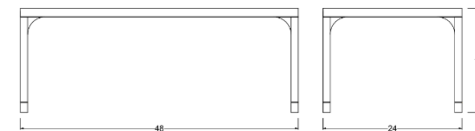

Wythe

Coffee Table - 48"

DIMENSIONS

48"L x 48"W x 18"H

FEATURES

- Curved leg detail
- Brass caster sleeve on legs
- All finishes fall below the Greenguard Limit for VOC content

Paint & High Gloss Lacquer Colors