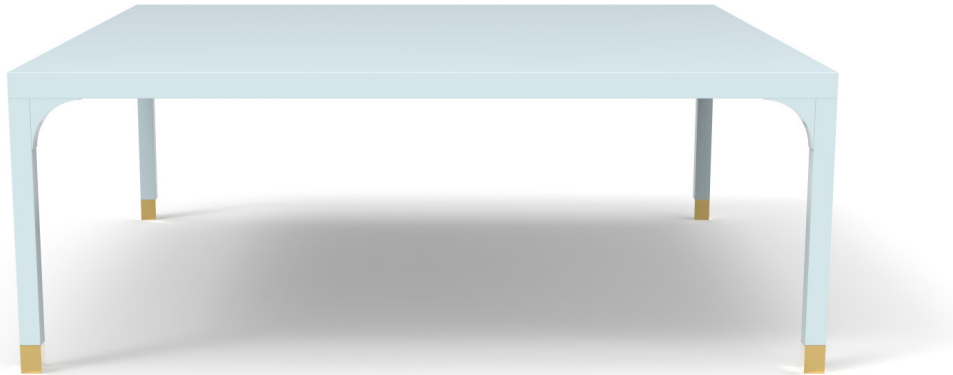

Wythe

Coffee Table - 48"

DIMENSIONS

48"L x 48"W x 18"H

FEATURES

- Curved leg detail
- Brass caster sleeve on legs
- All finishes fall below the Greenguard Limit for VOC content

Paint & High Gloss Lacquer Colors