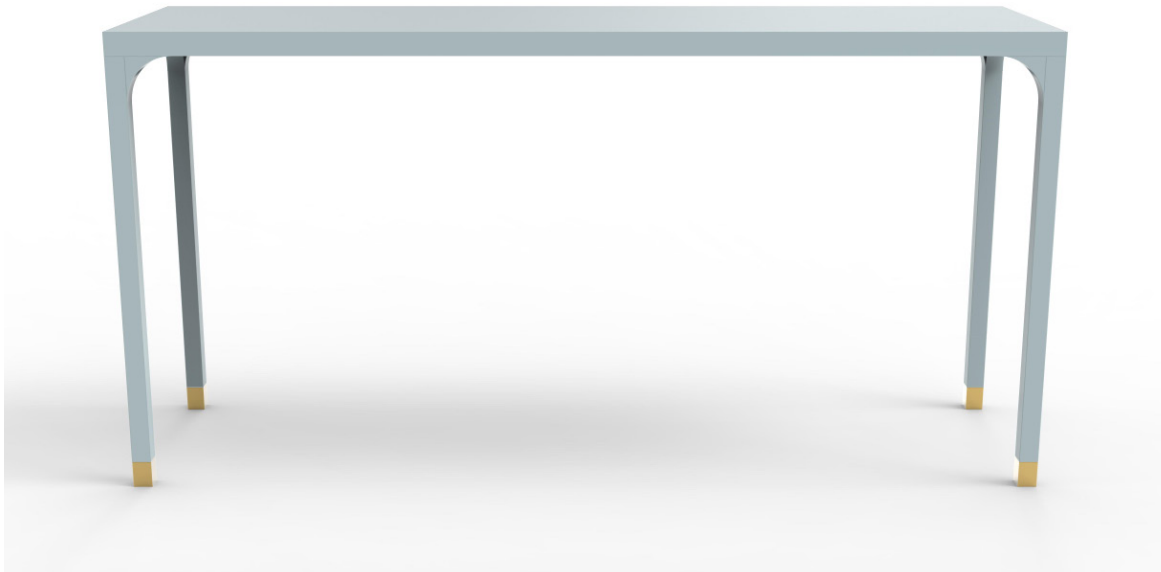

# Wythe - 60"

## Console

### DIMENSIONS

60"L x 18"W x 30"H

### FEATURES

- Curved leg detail
- Brass caster sleeve on legs
- All finishes fall below the Greenguard Limit for VOC content