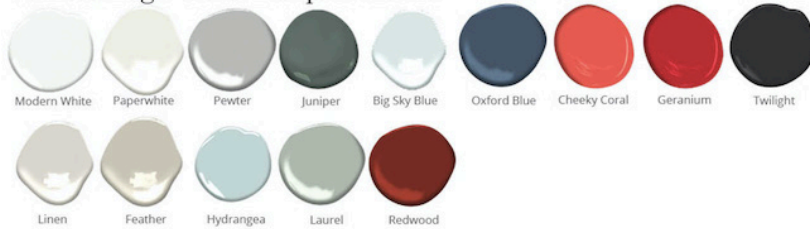

### FEATURES

- Curved leg detail
- Brass caster sleeve on legs
- All finishes fall below the Greenguard Limit for VOC content

### Paint & High Gloss Lacquer Colors