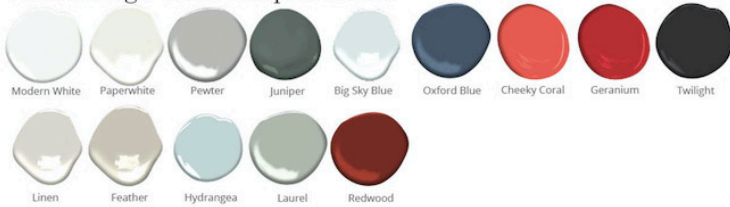

### FEATURES

- Curved leg detail
- Brass caster sleeve on legs
- All finishes fall below the Greenguard Limit for VOC content

### Paint & High Gloss Lacquer Colors