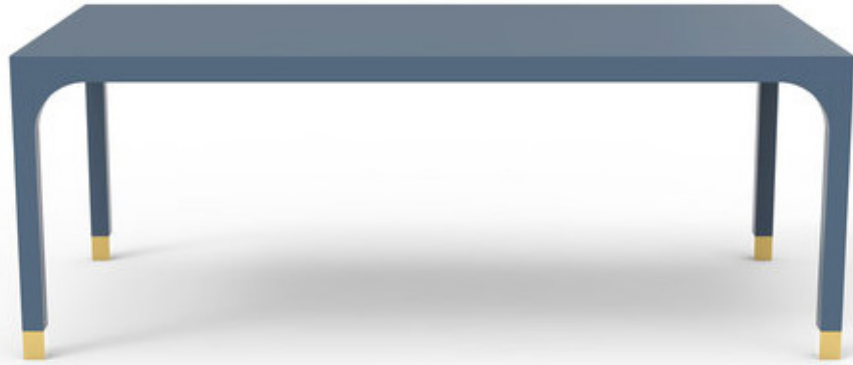

## Coffee Table - 48"

### DIMENSIONS

48"L x 24"W x 18"H

### FEATURES

- Curved leg detail
- Brass caster sleeve on legs
- All finishes fall below the Greenguard Limit for VOC content